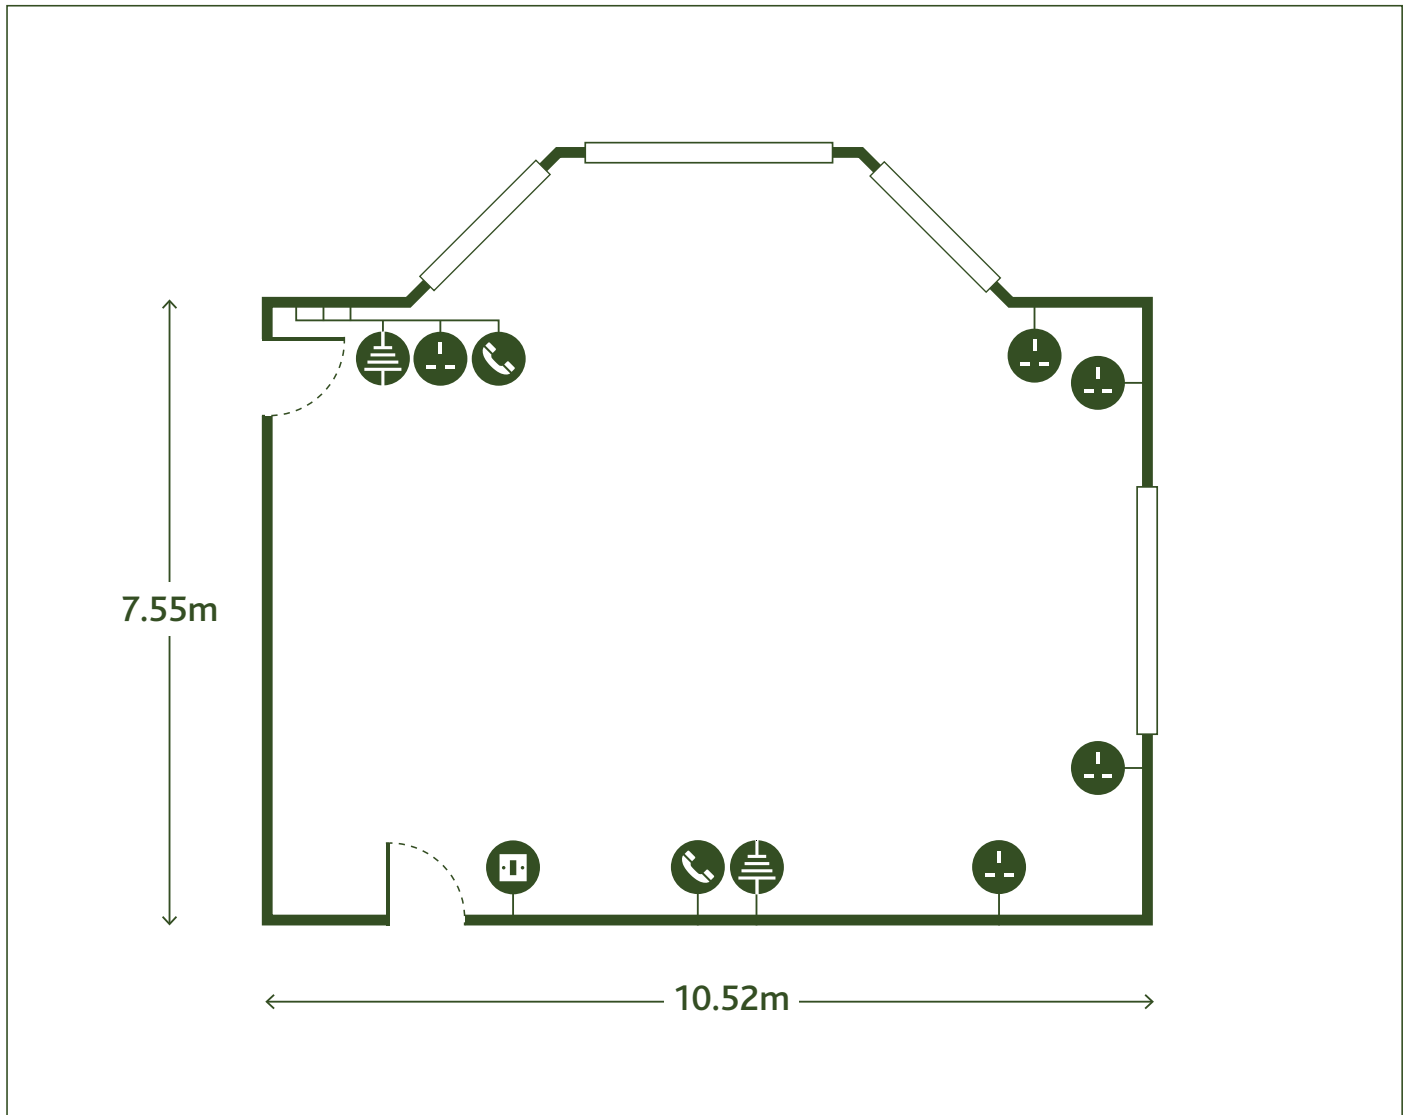

## Room Specification

### CAPACITIES

Theatre	60
U-Shape	18
Boardroom	26
Classroom	25
Cabaret	36

### DIMENSIONS (m)

Room size	10.52 x 7.55
Total floor size	79.43m <sup>2</sup>
Celling height	3.4